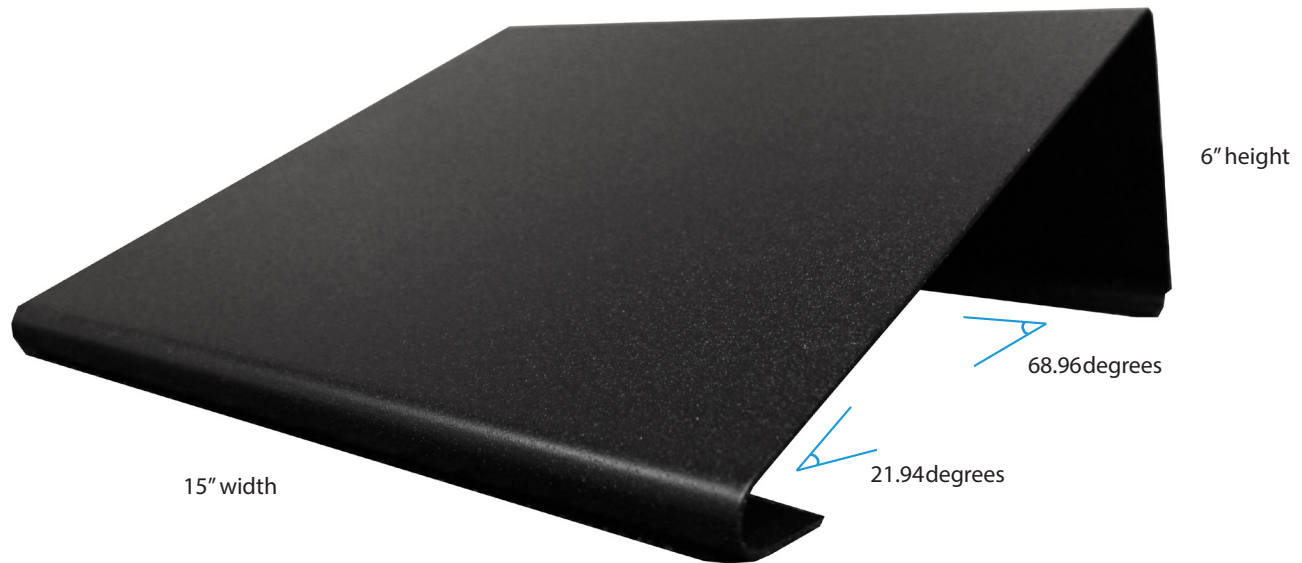

○ Elevate feet below the workstation to maximize comfort and ergonomic efficiency with the Footrest by SpaceCo.

The Footrest by SpaceCo offers users an easy, comfortable means for elevating feet below the workstation. The health benefits of elevating the feet with SpaceCo's Footrest include improved blood flow, circulation, and posture. The Footrest is slim in design to make it discreet and unobtrusive below the work surface.

Key Benefits

- Minimal, unobtrusive design for maximum spatial efficiency
- Increased blood flow, circulation, and posture for user
- Decreased lower back pressure for user

Technical Overview

- Construction: molded steel
- Finish and color: black powder coated
- Packaging: ship one per box